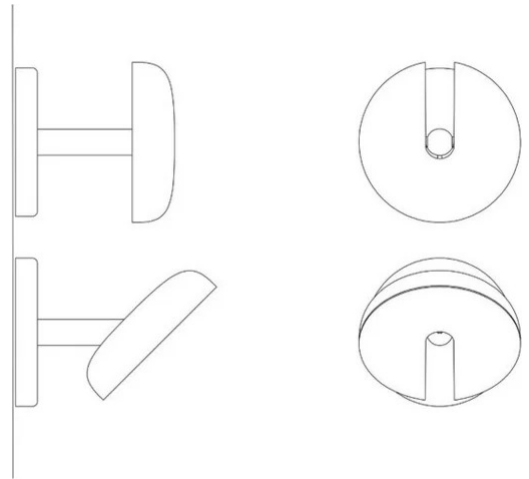

# Cabriolette

Studio Natural

colors

Typology Wall  
Utilisation Indoor

230V 14 W 2200 lm

direct light

adjustable light

Direct light wall lamp with adjustable reflector. Painted die-cast aluminium structure.  
White methacrylate diffuser.  
Integrated LED light source and driver.

Family Cabriolette  
 Typology Wall  
 Utilisation Indoor

**Dimensions**

Profondità 15,5 cm  
 Diameter 14 (base) 15,5 (diffusore) cm  
 Weight 1 Kg

**Materials**

Structure aluminium      Diffuser methacrylate O40