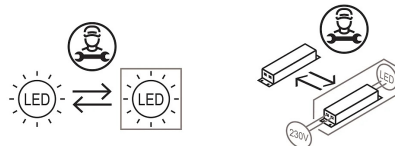

Certifications

EcoLabel