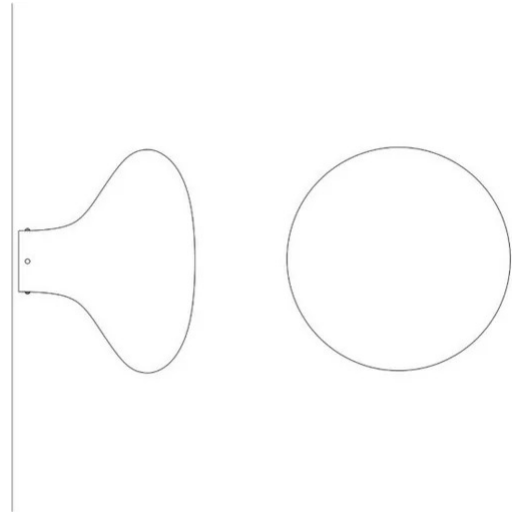

# Pin

Michel Boucquillon

colors

Typology Ceiling  
Utilisation Indoor

15 W E27

diffuse light

Wall/ceiling lamp diffused light, rotational moulded, white polyethylene material, support painted aluminium. For Led bulb. Available also in the standing version.

Family	Pin
Typology	Ceiling
Utilisation	Indoor

**Dimensions**

Profondità	30 cm
Diameter	38 cm
Power supply cable length	0 cm
Weight	1.5 Kg

**Materials**

Structure	polyethylene
-----------	--------------

Dimming	No dimmable
---------	-------------