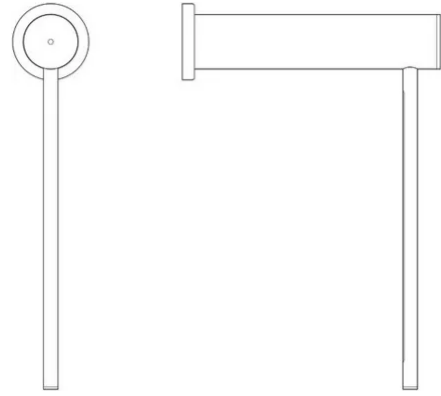

Mosca

Emiliana Martinelli

colors

Typology Wall
Utilisation Indoor

230V 4 W 495 lm

indirect light

Swivel wall lamp with indirect light. A luminous sign that rotates around the tubular body in aluminum painted. Electronic driver integrated in the lamp body.

Family	Mosca
Typology	Wall
Utilisation	Indoor

Dimensions

Profondità	20 cm
Diameter	4,5 - base 6,5 cm
Weight	0.8 Kg

Materials

Structure	aluminium	Diffuser	polycarbonate
Elementi	aluminium		

Voltage	230V	Watt	4 W
Power unit	Included	Lumen	495 lm
Mounting Power Supply	Indoor	CRI	>80
Power supply	Electronic power supply	Duration	50000 h
Non dimmable		CCT	3000 K
		Energy class	F

Certifications

Photometric curves

Colour variant code

1445/NE

Black

Gallery