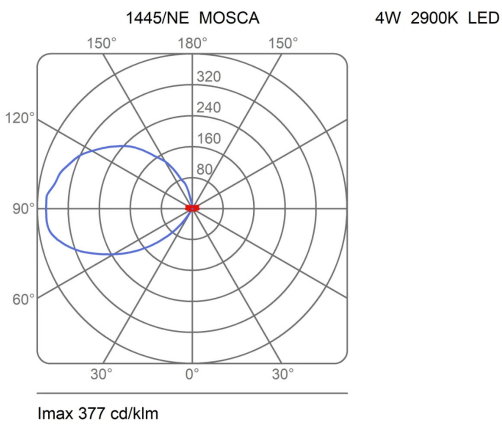

Certifications

Photometric curves