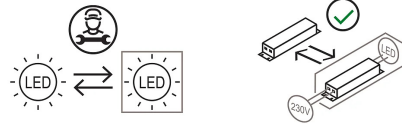

Certifications