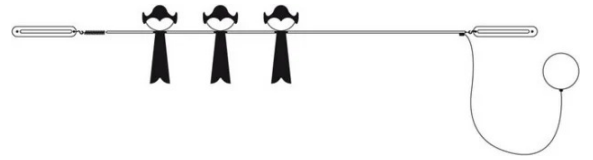

Le Rondini

Elio Martinelli

Typology Wall
Utilisation Indoor

colors

230V 3x 9 W 350 lm (1050lm)

indirect light

Wall lamp composed by two chromed conductors fixed to two support in painted metal, to fix the wall and by three swallows in painted aluminium, which can be positioned on two conductors. For Led bulbs (included). Complete of electronic driver 230/12V inside the wall stud in white lacquered aluminium.

Family Le Rondini
 Typology Wall
 Utilisation Indoor

Dimensions

Profondità 28 cm
 Lunghezza 162 cm
 Power supply cable length 0 cm
 Weight 2 Kg

Materials

Structure brass Elementi ironaluminium
 Canopy iron