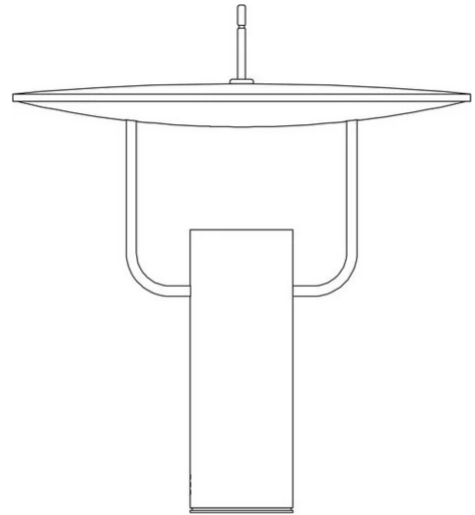

Tx1

Marco Ghilarducci

colors

Typology Table
Utilisation Indoor

230V 27.5 W 3534 lm

indirect light

Table lamp reflected light, adjustable reflector. Painted aluminium structure, brass support. LED light source. Electronic driver and LED integrated in the body lamp. Switch on the alimentation cable.

Award

Family	Tx1
Typology	Table
Utilisation	Indoor

Dimensions

Height	66 cm
Diameter	60 cm
Power supply cable length	40+200 cm
Weight	8.5 Kg

Materials

Structure	aluminium	Diffuser	methacrylate 030
Riflettore	aluminium	Base	brasssteel
Elementi	brasssteel		