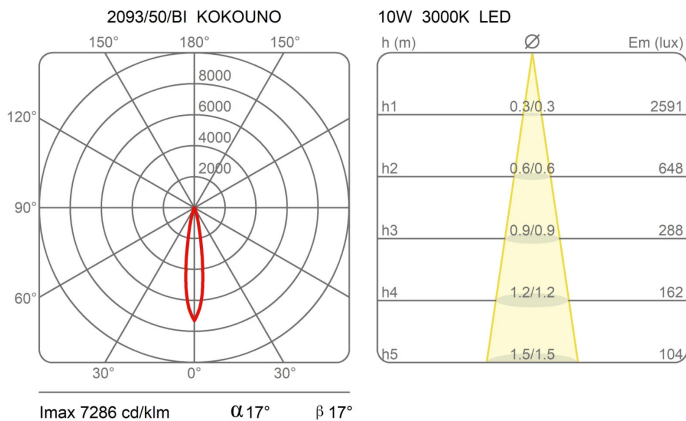

Family	Kokouno
Typology	Pendant
Utilisation	Indoor

Dimensions

Lunghezza	50 cm
Diameter	5,5 cm
Power supply cable length	400 cm
Weight	1.3 Kg

Materials

Structure	aluminium	Diffuser	polycarbonate
Canopy	aluminium		

Voltage	230V	Watt	8.6 W
Power unit	Included	Lumen	1080 lm
Mounting Power Supply	Internal	CRI	>90
Power supply	Electronic power supply	Duration	50000 h
Non dimmable		CCT	3000 K
		Energy class	E

Certifications

EcoLabel

Photometric curves