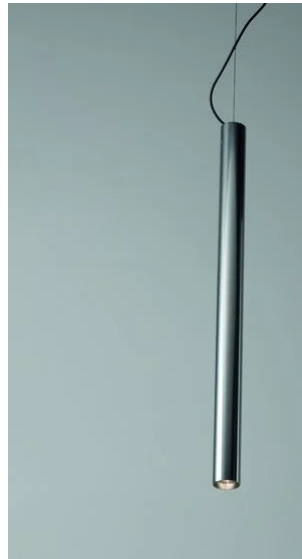

# Kokouno

Tube aluminium H 50 cm

Studio PLS Design

colors

Typology      Pendant  
Utilisation    Indoor

230V 8.6 W 1080 lm

direct light

Hanging lamp, direct light. Tubular structure in painted aluminum. Electronic driver included in the aluminum tubular.

### Photometric curves

Colour variant code

2093/50/BZ

Bronze

2093/50/BI

White

2093/50/NE

Black