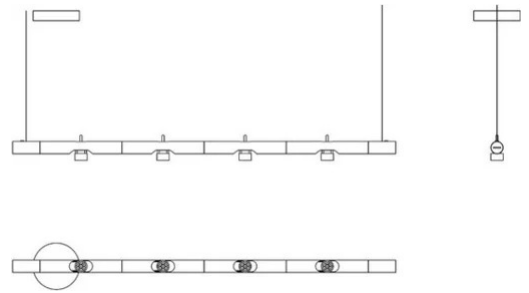

Modular hanging lamp. Painted aluminium structure with 4 adjustable and directional spots with integrated LED light source. Electronic drivers into the box fixed at the ceiling. Also available the joint of connection for the combination of more modules (code 30869).

Interchangeable lens 10° - 40° (on request).

Award

Family Calabrone
 Typology Pendant
 Utilisation Indoor

Dimensions

Profondità 7,5 cm
 Lunghezza 270 cm
 Diameter 4,5 cm
 Power supply cable length 400 cm
 Weight 7 Kg

Materials

Structure aluminium
 Canopy aluminium
 Diffuser polycarbonate

Voltage	230V	8 X Watt	9 W
Power unit		Lumen	1224 lm (9792 lm)
Mounting Power Supply	External	CRI	>80
Power supply	Electronic dimmable power supply	CCT	3000 K
Dimming	Push Dali2	Energy class	