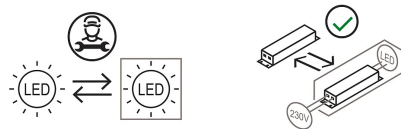

Certifications