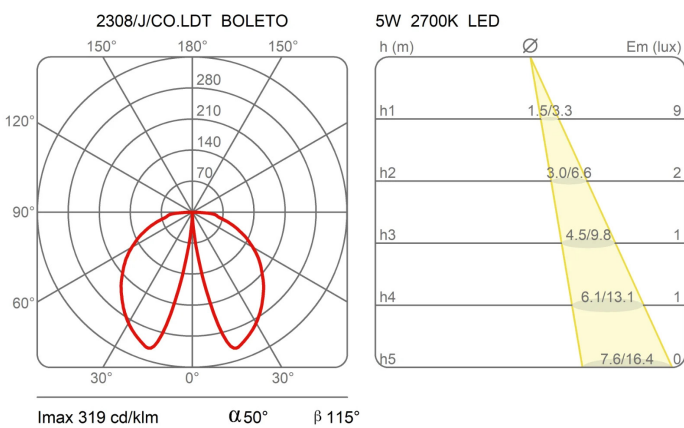

Boleto

Height 35 cm

Emiliana Martinelli

colors

Typology Floor
Utilisation External

230V 10 W 1100 lm

indirect light

Outdoor lamp indirect light for LED light source. Painted aluminium structure. Three size tige with base for to fix on the ground. Remote driver.

Available peg for the ground fixing (cod. 40166)

Family	Boleto
Typology	Floor
Utilisation	External

Dimensions

Height	35 cm
Diameter	14 cm
Weight	3.4 Kg

Materials

Structure	aluminium	Diffuser	polycarbonate
-----------	-----------	----------	---------------

Voltage	230V	Watt	10 W
Non dimmable		Lumen	1100 lm
		CRI	>80
		Duration	50000 h
		CCT	2700 K
		Energy class	E

Certifications

EcoLabel

Photometric curves

Colour variant code

2308/J/230/CO

Corten

Gallery