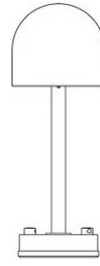

Boleto

Height 35 cm

Emiliana Martinelli

colors

Typology Floor
Utilisation External

230V 10 W 1100 lm

indirect light

Outdoor lamp indirect light for LED light source. Painted aluminium structure. Three size tige with base for to fix on the ground. Remote driver.

Available peg for the ground fixing (cod. 40166)

Family	Boleto
Typology	Floor
Utilisation	External

Dimensions

Height	35 cm
Diameter	14 cm
Weight	3.4 Kg

Materials

Structure	aluminium	Diffuser	polycarbonate
-----------	-----------	----------	---------------