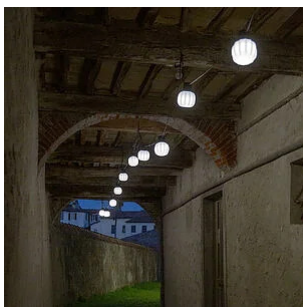

Certifications

EcoLabel

Colour variant code

21004/10/NE