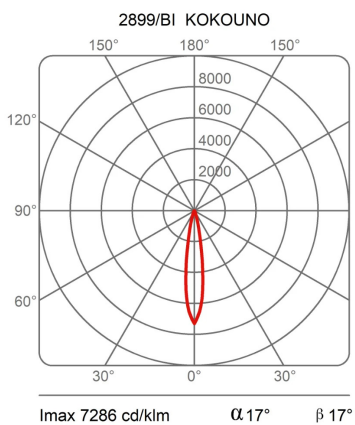

### Dimensions

Lunghezza	50 cm
Diameter	5,5 cm
Weight	1,5 Kg

### Materials

Structure	aluminium
-----------	-----------

Voltage	230V	Watt	8.6 W
Power unit		Lumen	1080 lm
Mounting Power Supply	Indoor	CRI	>90
Power supply	Electronic power supply	Duration	50000 h
Dimming	No dimmable	CCT	3000 K
		Energy class	E

### Photometric curves

**10W 3000K LED**

h (m)	Ø	Em (lux)
h1	0.3/0.3	2591
h2	0.6/0.6	648
h3	0.9/0.9	288
h4	1.2/1.2	162
h5	1.5/1.5	104

**10W 3000K LED**

h (m)	Ø	Em (lux)
h1	0.3/0.3	2591
h2	0.6/0.6	648
h3	0.9/0.9	288
h4	1.2/1.2	162
h5	1.5/1.5	104