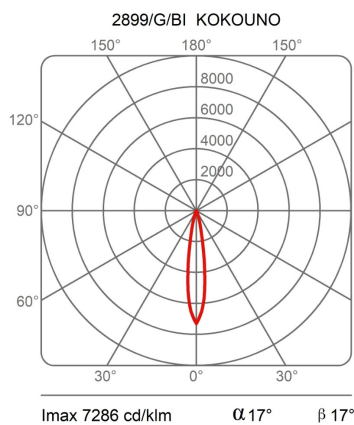

### Dimensions

Lunghezza	50 cm
Diameter	5,5 cm
Weight	1,5 Kg

### Materials

Structure	aluminium
-----------	-----------

Voltage	230V	Watt	8.6 W
Power unit		Lumen	1080 lm
Mounting Power Supply	Indoor	CRI	>90
Power supply	Electronic power supply	Duration	50000 h
Dimming	No dimmable	CCT	3000 K
		Energy class	E

### Photometric curves

**10W 3000K LED**

h (m)	Ø	Em (lux)
h1	0.3/0.3	2591
h2	0.6/0.6	648
h3	0.9/0.9	288
h4	1.2/1.2	162
h5	1.5/1.5	104

**10W 3000K LED**

h (m)	Ø	Em (lux)
h1	0.3/0.3	2591
h2	0.6/0.6	648
h3	0.9/0.9	288
h4	1.2/1.2	162
h5	1.5/1.5	104