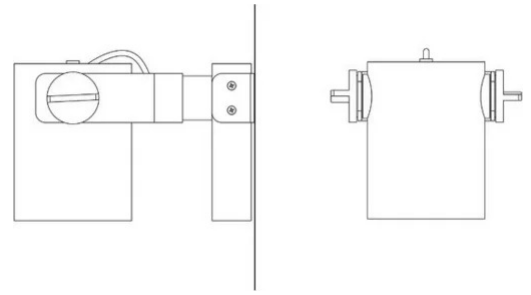

direct light

Adjustable LED projector for indoor, with support for wall mounted. LED light source with different light beams.

Structure in painted aluminium.

Electronic driver included

Family	R11
Typology	Spotlight
Utilisation	Indoor

Dimensions

Height	16 cm
Profondità	24 cm
Diameter	12 cm
Power supply cable length	0 cm
Weight	2.2 Kg

Materials

Structure	aluminium
-----------	-----------

Voltage	230V	Watt	35 W
Power unit		Lumen	5040 lm
Mounting Power Supply	Indoor	CRI	>90
Power supply	Electronic power supply	Duration	50000 h
Dimming	No dimmable	CCT	3000 K
		Energy class	D