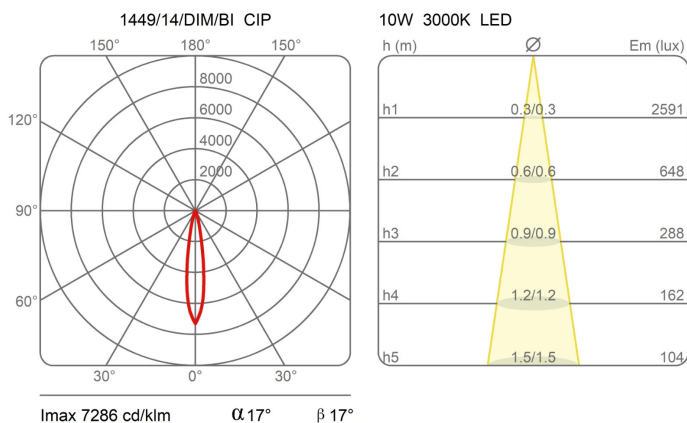

Certifications

EcoLabel

Photometric curves