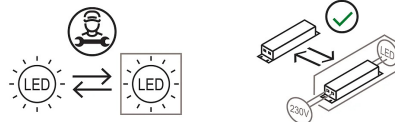

Certifications