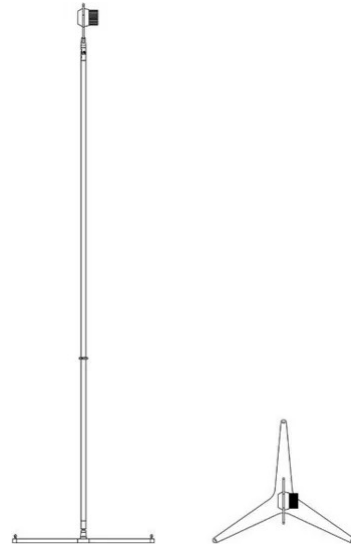

## Y3

Simon Schmitz

colors

Typology Floor  
Utilisation Indoor

24V 13 W 1950 lm

direct light

indirect light

A dynamic floor lamp with direct/indirect light. Thanks to the three guy wires fixed on the lamp body and connected to the three springs present at the triangular base, the lamp can be tilted in any direction, always remaining perfectly balanced. The aluminum swivel LED light source reflector with swivel joint allows directing the light in any position. Dimmable driver on the plug 24V, dimmable.

### Dimensions

Height	200 cm
Diameter	45 (base) cm
Weight	6.5 Kg

### Materials

Structure	aluminium	Base	iron
-----------	-----------	------	------

Voltage	24V	Watt	13 W
Power unit	Included	Lumen	1950 lm
Mounting Power Supply	External	CRI	>80
Power supply	Electronic plug-in power supply	Duration	50000 h
Dimming	Dimmer on the cable	CCT	3000 K
		Energy class	D