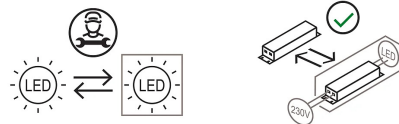

Certifications