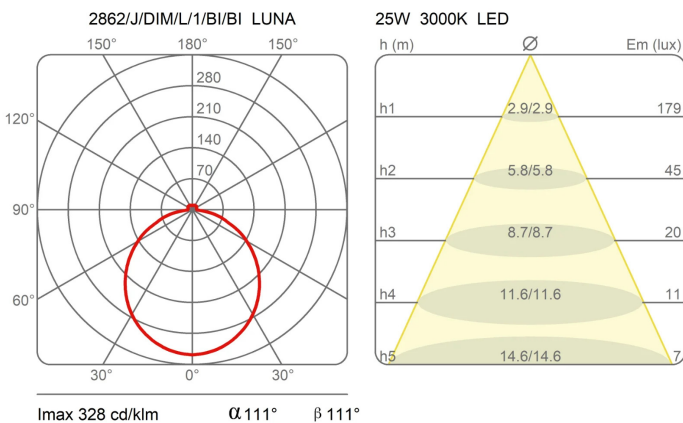

Certifications

Photometric curves