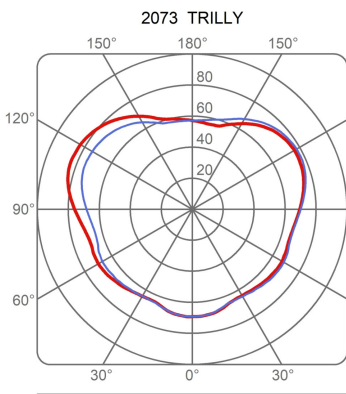

Diffuser polyethylene

Elementi polyethylene

Voltage 230V

Dimming No dimmable

Certifications

Photometric curves

Imax 84 cd/klm

Imax 87 cd/klm