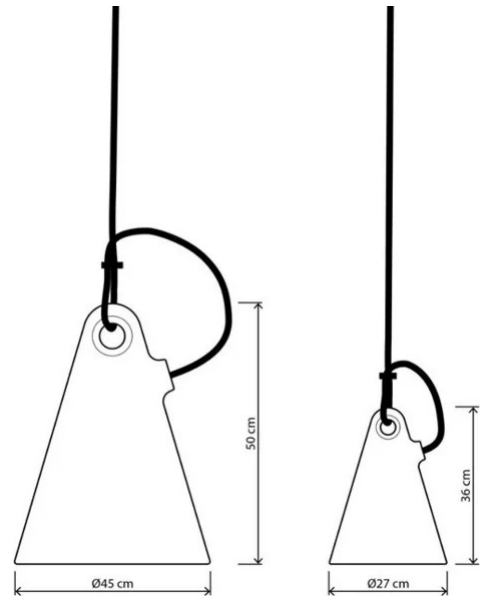

Trilly

Ø 27 cm

Emiliana Martinelli

colors

Typology Pendant Floor

Utilisation External

230V 6 W E27

diffuse light

It is an outdoor lamp, with a simple shape, a single piece made of white polyethylene in rotational moulding, it is the mate for an evening on the terrace or on the lawn of your house. You can hang it with the orange cable to the branches of a tree, you can move it easily wherever you want thanks to the ergonomic handle. If you want to replace easily the bulb you simply have to unscrew the round closing element which is placed in the lower part of the lamp. For Led bulb. Cable for external use provided by length 5 mts and plug. Two size.

Degree of protection IP65 device - IP44 plug

Family Trilly
 Typology Pendant Floor
 Utilisation External

Dimensions

Height 35 cm
 Diameter 27 cm
 Power supply cable length 500 cm
 Weight 1.75 Kg

Materials