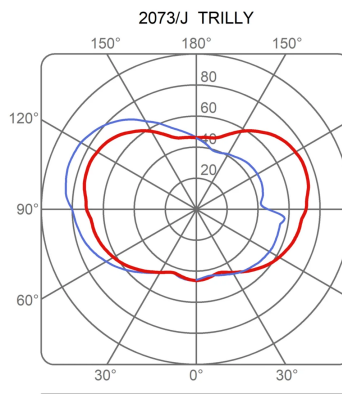

Diffuser polyethylene

Elementi polyethylene

Voltage 230V

Dimming No dimmable

Certifications

Photometric curves

Imax 84 cd/klm

Imax 87 cd/klm