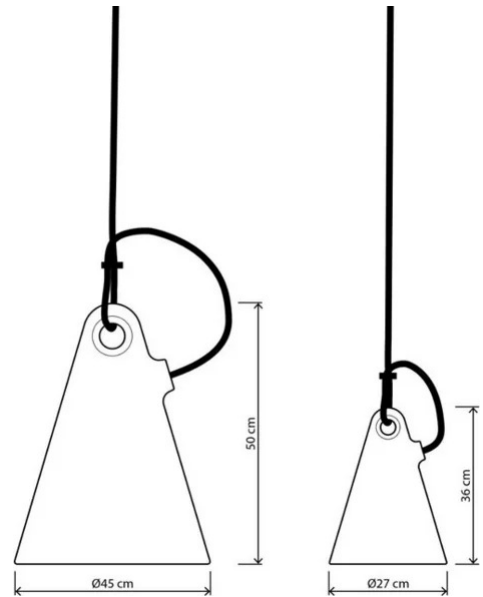

# Trilly

Ø 45 cm

Emiliana Martinelli

colors

Typology      Pendant Floor

Utilisation    External

230V 15 W E27

diffuse light

It is an outdoor lamp, with a simple shape, a single piece made of white polyethylene in rotational moulding, it is the mate for an evening on the terrace or on the lawn of your house. You can hang it with the orange cable to the branches of a tree, you can move it easily wherever you want thanks to the ergonomic handle. If you want to replace easily the bulb you simply have to unscrew the round closing element which is placed in the lower part of the lamp. For Led bulb. Cable for external use provided by length 5 mts and plug. Two size.

Degree of protection IP65 device - IP44 plug

Family Trilly  
 Typology Pendant Floor  
 Utilisation External

Dimensions

Height 50 cm  
 Diameter 45 cm  
 Power supply cable length 500 cm  
 Weight 3 Kg

Materials