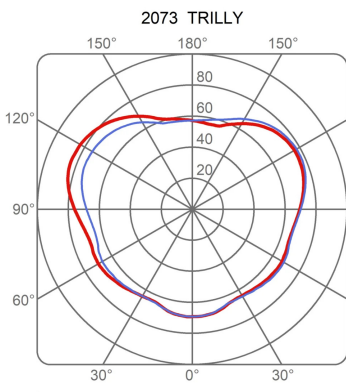

Diffuser polyethylene

Elementi polyethylene

Voltage 230V

Dimming No dimmable

Certifications

Photometric curves

Imax 84 cd/klm

Imax 87 cd/klm