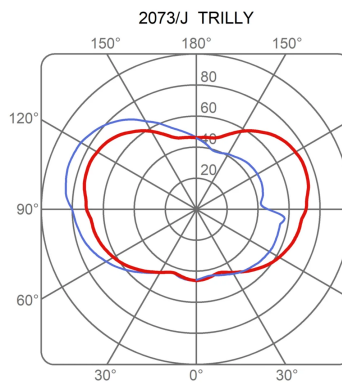

Diffuser polyethylene

Elementi polyethylene

Voltage 230V

Dimming No dimmable

Certifications

Photometric curves

Imax 84 cd/klm

Imax 87 cd/klm