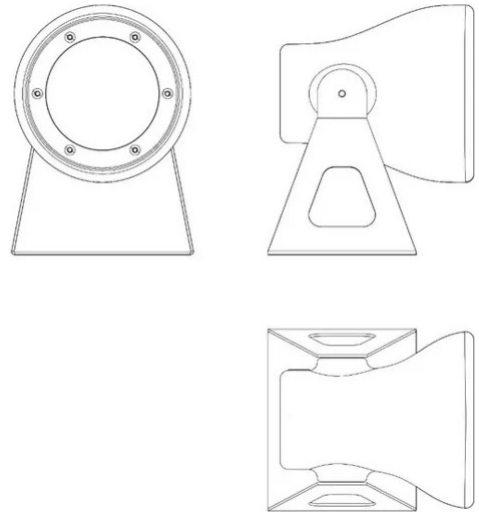

Frog

Emiliana Martinelli

colors

Typology Spotlight Floor
Utilisation External

230V 15 W 1400 lm E27

Outdoor lamp with adjustable direct light. With painted aluminium base. Lamp body moulded in polyethylene with rotational technology.

For LED bulb, complete with cable and plug.

Bulbs available cod.:

510X beam medium

511X beam wide

513Y RGB-W bulb

Available peg for the ground fixing (cod. 40166)

Family Frog
 Typology Spotlight Floor
 Utilisation External

Dimensions

Height 30 cm
 Profondità 25 cm
 Diameter 18 cm
 Weight 3.4 Kg

Materials

Structure	polyethylene	Diffuser	polycarbonate
Base	aluminium	Elementi	nylon

Voltage 230V
 Non dimmable

Certifications

Colour variant code