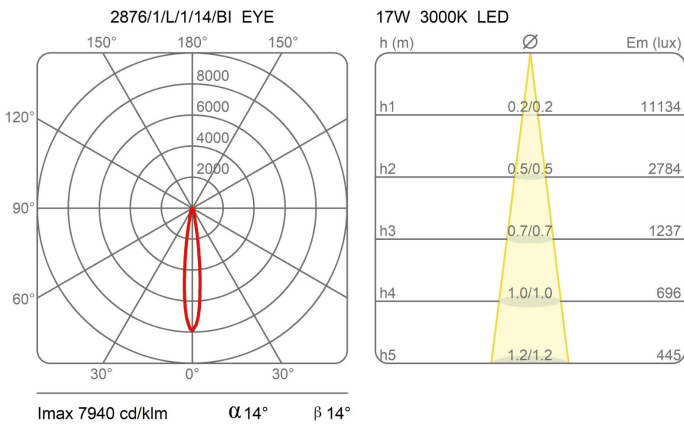

Eye

Narrow beam

Emiliana Martinelli

colors

Typology Ceiling
Utilisation Indoor

11 W 2225 lm

direct light

Ceiling lamp with direct/swivel light. Painted aluminium structure. LED light source integrated. Complete of electronic driver.

Family Eye
 Typology Ceiling
 Utilisation Indoor

Dimensions

Height 11 cm
 Diameter 16 cm
 Power supply cable length 0 cm
 Weight 1 Kg

Materials

Structure aluminium

Power unit	Included	Watt	11 W
Mounting Power Supply	Internal	Lumen	2225 lm
		CRI	>90
Power supply	Electronic power supply	Duration	50000 h
Dimming		CCT	3000 K
		Energy class	E

Certifications

EcoLabel

Photometric curves

Colour variant code

2876/1/L/1/24/BI

White

2876/1/L/1/24/NE

Black