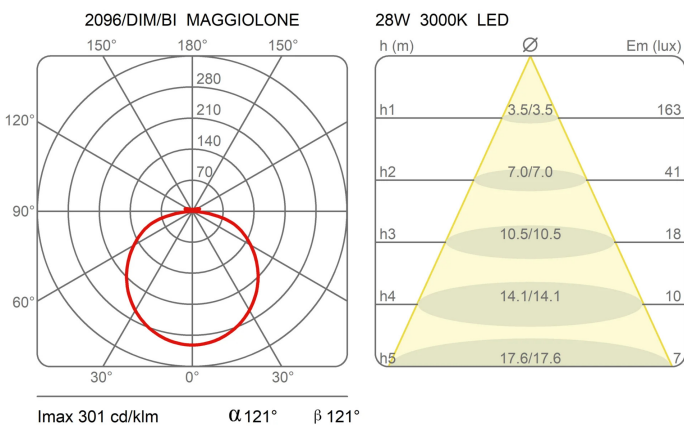

Family	Maggiolone
Typology	Pendant
Utilisation	Indoor

Dimensions

Height	12 cm
Diameter	60 cm
Power supply cable length	400 cm
Weight	3.9 Kg

Materials

Structure	aluminium	Diffuser	methacrylate
Canopy	aluminium		

Voltage	230V	Watt	26 W
Power unit	Included	Lumen	3200 lm
Mounting Power Supply	External	CRI	>80
Power supply	Electronic power supply	CCT	2700 K
Dimming	Push Dali2	Energy class	

Certifications

EcoLabel

Photometric curves