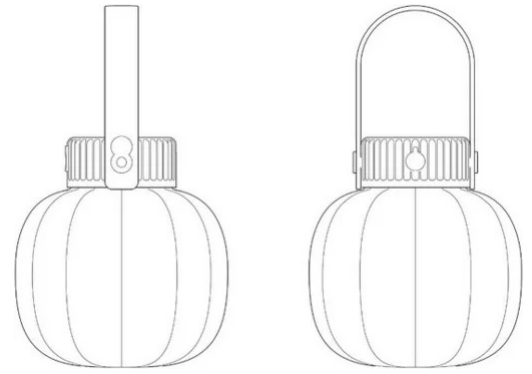

Kiki Cordless

Paola Navone

colors

Typology	Table
Utilisation	External

3,6V 2.1 W 222 lm

diffuse light

Kiki, portable diffused-light version, cordless, with rechargeable battery (battery life: 5 hours) and with USB cable. Kiki is ready to bring along anywhere. On your terrace, in the garden, on the lawn for a romantic evening, to illuminate a nighttime party, wherever you want... Resin-molded support, black, and cabled for integrated LED light source. Diffuser in rotomolded polyethylene.

Complete with interchangeable silicone handle in black, red, grey or green

Charger supplied on request (code 40065)

Award

Family	Kiki Cordless
Typology	Table
Utilisation	External

Dimensions

Height	15,3 cm
Diameter	14,5 cm
Weight	0.5 Kg

Materials

Structure	resin	Diffuser	polyethylene
-----------	-------	----------	--------------

Voltage	3,6V	Watt	2.1 W
		Lumen	222 lm
		CRI	>80
		Duration	50000 h
		CCT	2700 K
		Energy class	F

Certifications