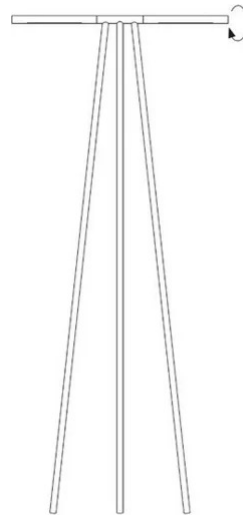

Colibrì Tripode

Marco Pisati

Emiliana Martinelli

colors

Typology	Floor
Utilisation	Indoor

230V 2x 10 W 1115 lm (2230lm)

direct light

adjustable light

Standing lamp for direct/adjustable light. Painted aluminium structure, with one jointed heads swiveling, to light object at different angles. LED light source integrated. Electronic power supply on the plug.

Family Colibri Tripode
 Typology Floor
 Utilisation Indoor

Dimensions

Height 160 cm
 Larghezza 72 cm

Materials

Structure aluminium Diffuser polycarbonate

Voltage	230V	2 X Watt	10 W
Power unit	Included	Lumen	1115 lm (2230 lm)
Mounting Power Supply	External	CRI	>80
Power supply	Electronic power supply with cable and plug	Duration	50000 h
		CCT	2700 K
		Energy class	F