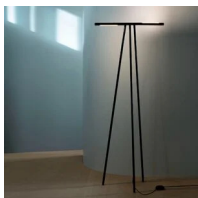

Colour variant code

2320/NE