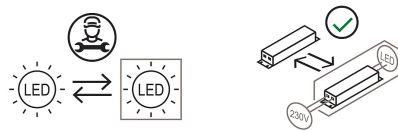

Certifications