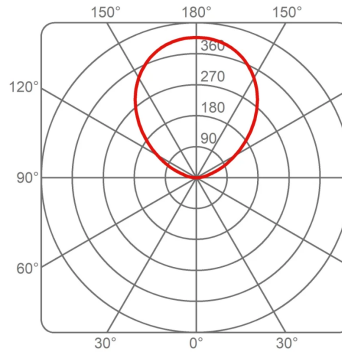

Available on request with dynamic white LED.

Family	Circular Slim
Typology	Pendant
Utilisation	Indoor

**Dimensions**

Height	3 cm
Diameter	125 cm
Power supply cable length	400 cm
Weight	4.8 Kg

**Materials**

Certifications

Photometric curves

2004/SL/95/DIM/L/1/BI CIRCULAR SLIM 84W 3000K LED

Imax 401 cd/klm

2004/SL/65/DIM/L/1/BI CIRCULAR SLIM 54W 3000K LED

Imax 407 cd/klm

2004/SL/125/DIM/L/1/BI CIRCULAR SLIM 124W 3000K LED

Imax 395 cd/klm

Colour variant code

2004/SL/125/DIM/L/1/BI

White

2004/SL/125/DIM/L/1/AU

Pearl Gold

Gallery