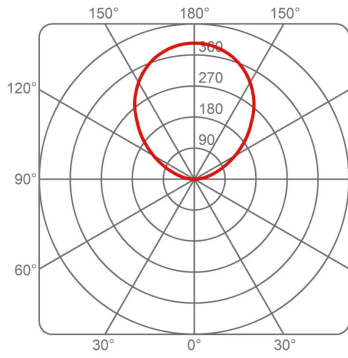

Available on request with dynamic white LED.

Family	Circular Slim
Typology	Pendant
Utilisation	Indoor

**Dimensions**

Height	3 cm
Diameter	125 cm
Power supply cable length	400 cm
Weight	4.8 Kg

**Materials**

Certifications

Photometric curves

2004/SL/95/DIM/L/1/BI CIRCULAR SLIM 84W 3000K LED

Imax 401 cd/klm

2004/SL/65/DIM/L/1/BI CIRCULAR SLIM 54W 3000K LED

Imax 407 cd/klm

2004/SL/125/DIM/L/1/BI CIRCULAR SLIM 124W 3000K LED

Imax 395 cd/klm

Colour variant code

2004/SL/125/DIM/L/1/BI

White

2004/SL/125/DIM/L/1/AU

Pearl Gold

Gallery