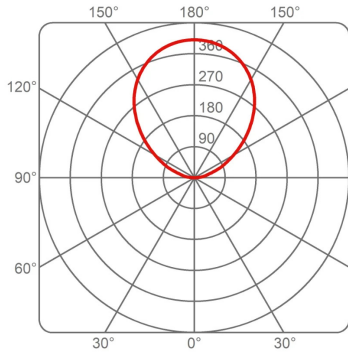

Circular Slim

Ø 125 cm

Emiliana Martinelli

colors

Typology Pendant
Utilisation Indoor

230V 112.5 W 14454 lm

indirect light

Hanging lamp, indirect light, painted aluminium. Electronic dimmable Push/Dali driver inside in the canopy. Available in three sizes.

Available on request with dynamic white LED.

Family	Circular Slim
Typology	Pendant
Utilisation	Indoor

**Dimensions**

Height	3 cm
Diameter	125 cm
Power supply cable length	400 cm
Weight	4.8 Kg

**Materials**

Certifications

Photometric curves

2004/SL/95/DIM/L/1/BI CIRCULAR SLIM 84W 3000K LED

Imax 401 cd/klm

2004/SL/65/DIM/L/1/BI CIRCULAR SLIM 54W 3000K LED

Imax 407 cd/klm

2004/SL/125/DIM/L/1/BI CIRCULAR SLIM 124W 3000K LED