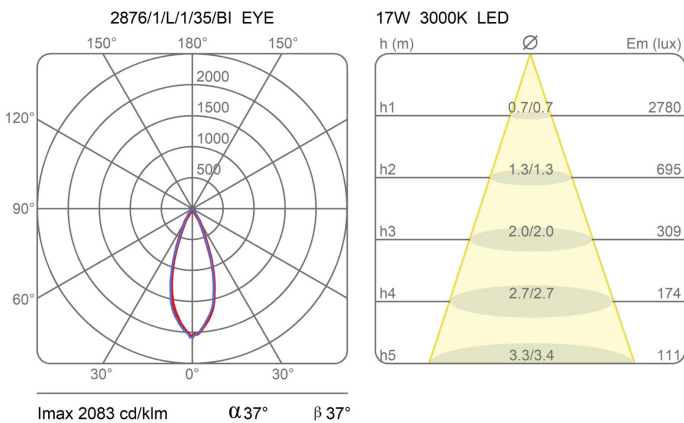

# Eye

Medium beam

Emiliana Martinelli

colors

Typology Ceiling  
Utilisation Indoor

230V 11 W 2225 lm

direct light

Ceiling lamp with direct/swivel light. Painted aluminium structure. LED light source integrated. Complete of electronic driver.

Family Eye  
 Typology Ceiling  
 Utilisation Indoor

**Dimensions**

Height 11 cm  
 Diameter 16 cm  
 Power supply cable length 0 cm  
 Weight 1 Kg

**Materials**

Structure aluminium

Voltage	230V	Watt	11 W
Power unit	Included	Lumen	2225 lm
Mounting Power Supply	Internal	CRI	>90
Power supply	Electronic power supply	Duration	50000 h
Non dimmable		CCT	3000 K
		Energy class	E

**Certifications**

**EcoLabel**

**Photometric curves**

Colour variant code

2876/1/L/1/35/BI

●  
White

2876/1/L/1/35/NE

●  
Black