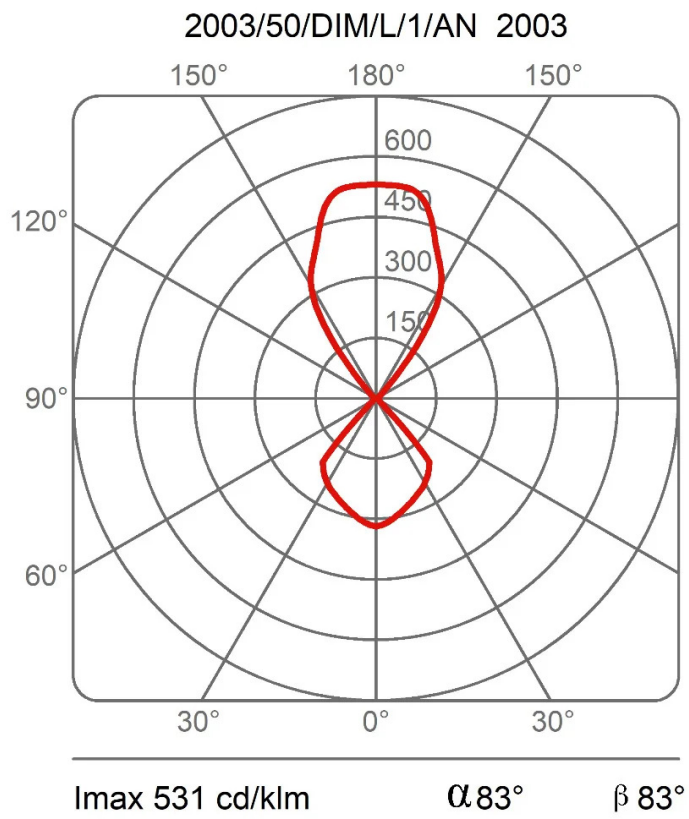

Photometric curves

Colour variant code