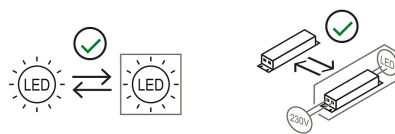

Certifications