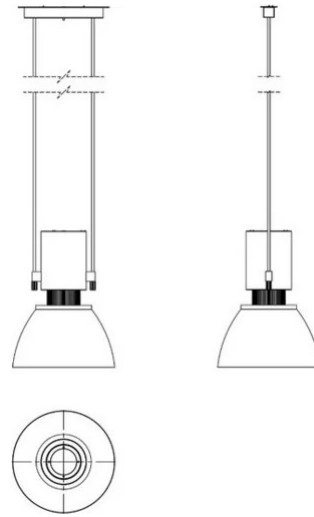

Duemilatre

Emiliana Martinelli

Elio Martinelli

colors

Typology Pendant
Utilisation Indoor

230V 48.5 W 6880 lm + 24.2 W 3440 lm

direct light

indirect light

Hanging device, direct/indirect light, painted aluminum. Metal tiges, 150 cm standard height, to connect into the rectangular box which is made in painted metal, to be fixed on the ceiling. LED light source integrated. The upper section of the device is provided with electronic drivers dimmable Push/Dali.

Family Duemilatre
 Typology Pendant
 Utilisation Indoor

Dimensions

Height 66 cm
 Diameter 50 cm
 Power supply cable length 300 cm
 Weight 12 Kg

Materials

Structure aluminium
 Elementi aluminium
 Diffuser glass
 Canopy aluminium