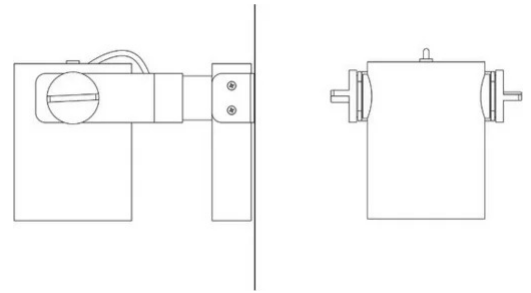

direct light

Adjustable LED projector for indoor, with support for cornice mounted. LED light source with different light beams.

Structure in painted aluminium.

Electronic driver included

Family	R11
Typology	Spotlight
Utilisation	Indoor

Dimensions

Height	16 cm
Profondità	31,5 cm
Power supply cable length	0 cm
Weight	2 Kg

Materials

Structure	aluminium
-----------	-----------

Voltage	230V	Watt	35 W
Power unit	Included	Lumen	5040 lm
Mounting Power Supply	Internal	CRI	>90
Power supply	Electronic power supply	Duration	50000 h
Non dimmable		CCT	3000 K
		Energy class	D