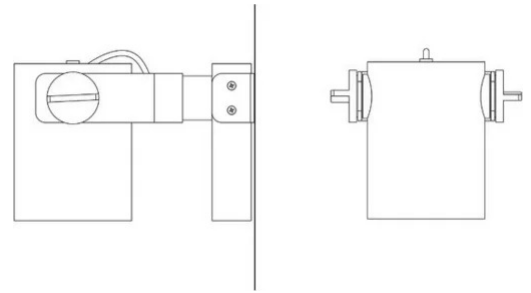

direct light

Adjustable LED projector for indoor, with support for wall mounted. LED light source with different light beams.

Structure in painted aluminium.

Electronic driver included

Family	R11
Typology	Spotlight
Utilisation	Indoor

**Dimensions**

Height	16 cm
Profondità	24 cm
Diameter	12 cm
Power supply cable length	0 cm
Weight	2.2 Kg

Materials

Structure	aluminium
-----------	-----------

Voltage	230V	Watt	35 W
Power unit	Included	Lumen	5040 lm
Mounting Power Supply	Indoor	CRI	>90
		Duration	50000 h
Power supply	Electronic power supply	CCT	3000 K
Dimming	No dimmable	Energy class	D