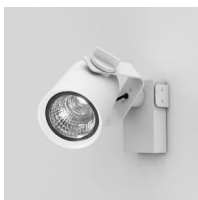

Colour variant code

1407/P/XL/36D/BI