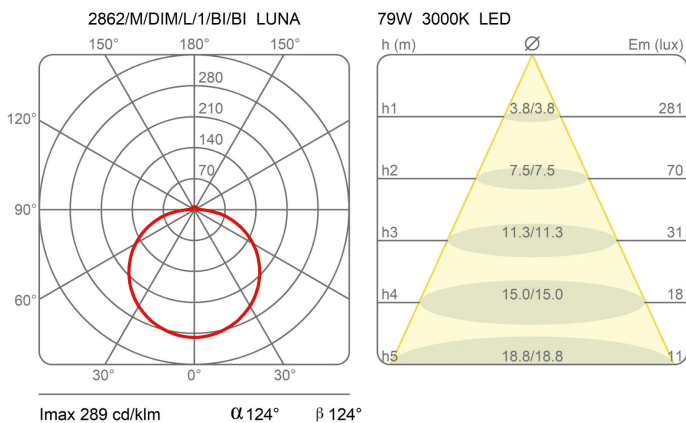

Certifications

Photometric curves