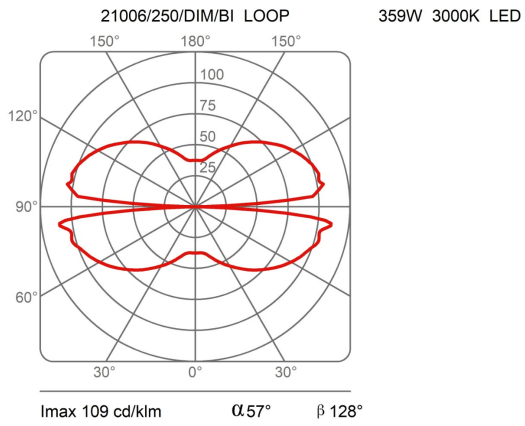

interior light emission:

21006/170/DIM L 170x170

21006/250/DIM L 250x250

Family	Loop
Typology	Pendant
Utilisation	Indoor

Dimensions

Height	8 cm
Larghezza	250 cm
Lunghezza	250 cm
Power supply cable length	400 cm
Weight	26.5 Kg

Materials

Structure	aluminium	Diffuser	polycarbonate
-----------	-----------	----------	---------------

Voltage	230V	Watt	339.1 W
Power unit	Included	Lumen	31086 lm
Mounting Power Supply	External	CRI	>80
	Electronic power supply	CCT	3000 K
Power supply	Electronic power supply	Energy class	
Dimming	Push		
	Dali2		
	Pot. 10K Ω		
	0-10V		
	1-10V		

Certifications

EcoLabel

Photometric curves

Colour variant code

21006/250/DIM/BI

White

21006/250/DIM/NE

Black