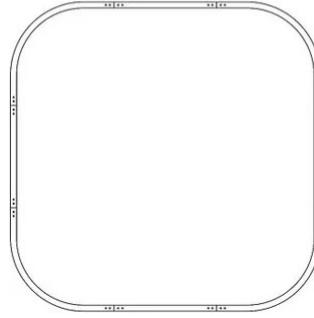

Loop

Loop square - width 250 cm

Emiliana Martinelli

colors

Typology Pendant
Utilisation Indoor

230V 339.1 W 31086 lm

diffuse light

Hanging lamp, diffused light, composed by linear sections and curved sections in painted aluminum. White opal polycarbonate diffuser. Integrated LED light source. Electronic dimmable Push/Dali, 0-10V and 1-10V driver inside the false ceiling or inside in the canopy. Available on request 2700K, 4000K.

interior light emission:

21006/170/DIM L 170x170

21006/250/DIM L 250x250

Family	Loop
Typology	Pendant
Utilisation	Indoor

Dimensions

Height	8 cm
Larghezza	250 cm
Lunghezza	250 cm
Power supply cable length	400 cm
Weight	26.5 Kg

Materials

Structure	aluminium	Diffuser	polycarbonate
-----------	-----------	----------	---------------

Voltage	230V	Watt	339.1 W
Power unit	Included	Lumen	31086 lm
Mounting Power Supply	External	CRI	>80
	Electronic power supply	CCT	3000 K
Power supply	Electronic power supply	Energy class	
Dimming	Push		
	Dali2		
	Pot. 10K Ω		
	0-10V		
	1-10V		