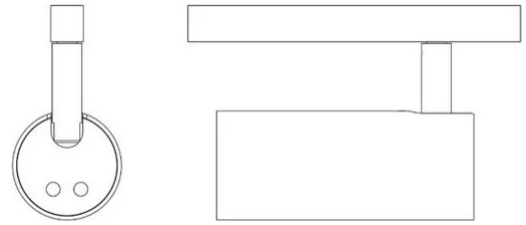

Cip

Medium beam - dimmable

Emiliana Martinelli

colors

Typology Spotlight
Utilisation Indoor

48V 8.6 W 1080 lm

direct light

A series of swivel spot for LED light source with various light beam openings, with electrified track attachment 48V. Painted aluminium structure. Hanging, to fix on the ceiling or recessed versions

Family Cip
 Typology Spotlight
 Utilisation Indoor

Dimensions

Height 9,5 cm
 Profondità 13 cm
 Diameter 5,5 cm
 Weight 0.4 Kg

Materials

Structure aluminium Diffuser polycarbonate

Voltage	48V	Watt	8.6 W
Dimming	Push Bluetooth	Lumen	1080 lm
		CRI	>90
		Duration	50000 h
		CCT	3000 K
		Energy class	E