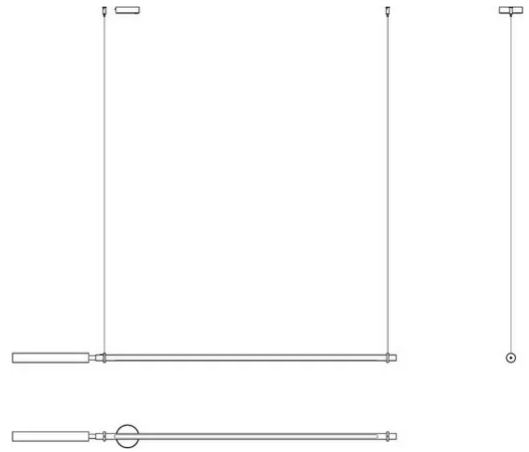

# Colibrì

Revolving

Emiliana Martinelli

colors

Typology      Pendant  
Utilisation    Indoor

230V 14.6 W 2418 lm

direct light

indirect light

Hanging lamp, swivel direct/indirect light. Painted aluminium structure. LED light source integrated. Electronic driver integrated into the body lamp.

Family	Colibri
Typology	Pendant
Utilisation	Indoor

### Dimensions

Lunghezza	167 cm
Diameter	2,5 cm
Power supply cable length	400 cm
Weight	1.5 Kg

### Materials

Structure	aluminium	Diffuser	methacrylate O40
Canopy	nylon		

Voltage	230V	Watt	14,6 W
Power unit	Included	Lumen	2418 lm
Mounting Power Supply	Internal	CRI	>80
Power supply	Electronic power supply	Duration	50000 h
Non dimmable		CCT	3000 K
		Energy class	D