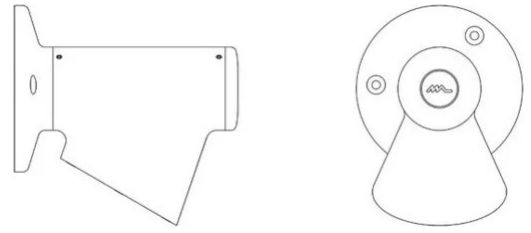

Bruco

1 head

Studio Natural

colors

Typology Wall
Utilisation External

230V 8 W 820 lm

direct light

Outdoor lamp, diffused light, aluminium die casting, painted in anthracite and corten colors.

Awards:
iF Design Award 2019

Award

Family Bruco
Typology Wall
Utilisation External

Dimensions

Height 14 cm
Profondità 17,5 cm
Diameter 13 cm
Weight 1.4 Kg

Materials

Structure aluminium
Base aluminium
Diffuser polycarbonate