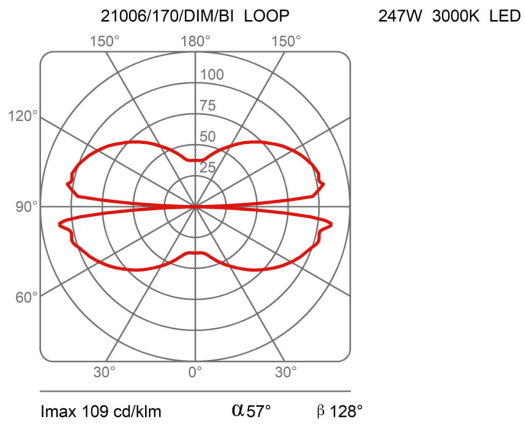

interior light emission:

21006/170/DIM L 170x170

21006/250/DIM L 250x250

Family	Loop
Typology	Pendant
Utilisation	Indoor

Dimensions

Height	8 cm
Larghezza	170 cm
Lunghezza	170 cm
Power supply cable length	400 cm
Weight	17 Kg

Materials

Structure	aluminium	Diffuser	polycarbonate
-----------	-----------	----------	---------------

Voltage	230V	Watt	230.6 W
Power unit	Included	Lumen	21146 lm
Mounting Power Supply	External	CRI	>80
Power supply	Electronic power supply	CCT	3000 K
Dimming	Push Dali2 Pot. 10K Ω 0-10V 1-10V	Energy class	

Certifications

EcoLabel

Photometric curves

Colour variant code

21006/170/DIM/BI

White

21006/170/DIM/NE

Black