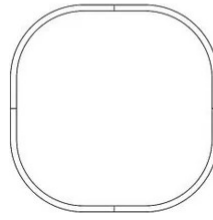

Loop

Loop square - width 170 cm

Emiliana Martinelli

colors

Typology Pendant
Utilisation Indoor

230V 230.6 W 21146 lm

diffuse light

Hanging lamp, diffused light, composed by linear sections and curved sections in painted aluminum. White opal polycarbonate diffuser. Integrated LED light source. Electronic dimmable Push/Dali, 0-10V and 1-10V driver inside the false ceiling or inside in the canopy. Available on request 2700K, 4000K.

interior light emission:

21006/170/DIM L 170x170

21006/250/DIM L 250x250

Family	Loop
Typology	Pendant
Utilisation	Indoor

Dimensions

Height	8 cm
Larghezza	170 cm
Lunghezza	170 cm
Power supply cable length	400 cm
Weight	17 Kg

Materials

Structure	aluminium	Diffuser	polycarbonate
-----------	-----------	----------	---------------

Voltage	230V	Watt	230.6 W
Power unit	Included	Lumen	21146 lm
Mounting Power Supply	External	CRI	>80
Power supply	Electronic power supply	CCT	3000 K
Dimming	Push Dali2 Pot. 10K Ω 0-10V 1-10V	Energy class	