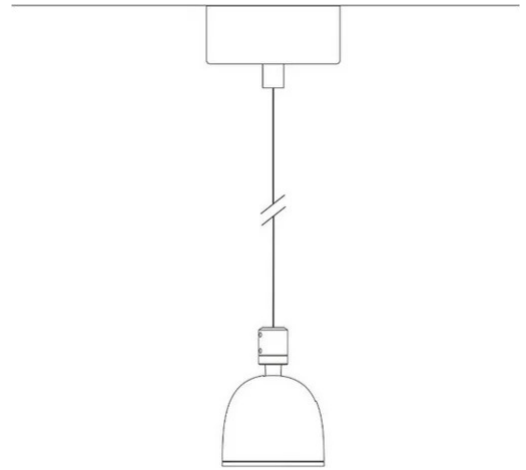

Suspension lamp with direct light, adjustable. Painted aluminum structure. LED light source with optics in different light beams. With suspension cable and canopy for single suspension. Spot with remote driver.

### Dimensions

Height	10 cm
Diameter	7 cm
Weight	0.5 Kg