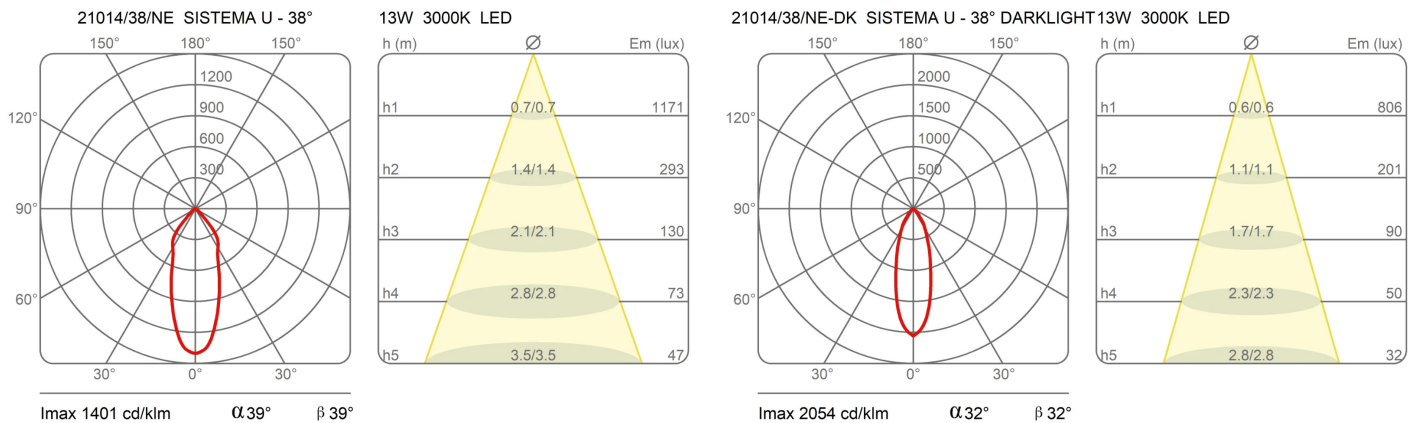

### Dimensions

Height	10 cm
Diameter	7 cm
Weight	0.5 Kg

### Photometric curves