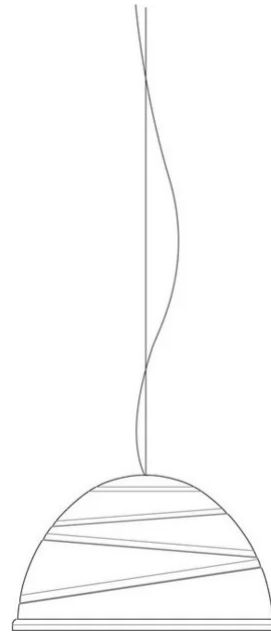

Babele

Ø 65 cm

Marc Sadler

colors

Typology Pendant
Utilisation Indoor

230V 15 W E27

direct light

diffuse light

Hanging lamp for direct light in turned aluminium and painted externally with different shades of micaceous color, golden inside. Suspended with steel cables, produced in 3 diameters: Ø 40cm, Ø 65cm and Ø 92cm.

Designed by Marc Sadler in 2005 for Martinelli Luce, the surface of the lamp is characterized by circular ribs of different diameters arranged in almost parallel planes to describe a path: the path of man towards the infinite light and truth as opposed to the boring life. Babele has a strong personality, which attracts attention, able to fill the space.

Family	Babele
Typology	Pendant
Utilisation	Indoor

Dimensions

Height	37 cm
Diameter	65 cm
Power supply cable length	400 cm
Weight	4.5 Kg

Materials

Structure	aluminium	Canopy	abs
-----------	-----------	--------	-----