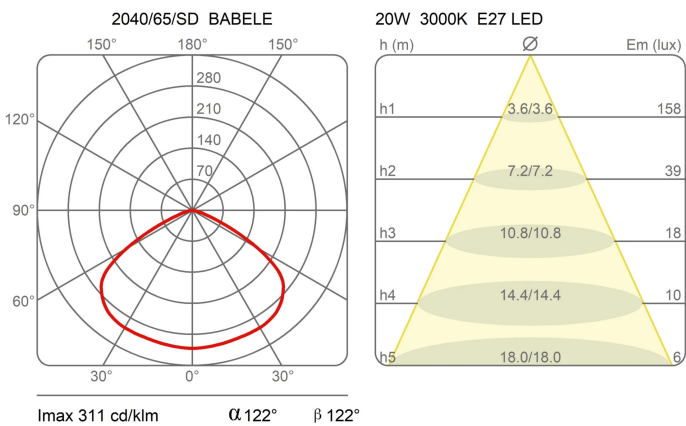

Family	Babele
Typology	Pendant
Utilisation	Indoor

Dimensions

Height	37 cm
Diameter	65 cm
Power supply cable length	400 cm
Weight	4.5 Kg

Materials

Structure	aluminium	Canopy	abs
-----------	-----------	--------	-----

Voltage 230V

Non dimmable

Certifications

EcoLabel

Photometric curves

Colour variant code

2040/65/SD

Micaceous