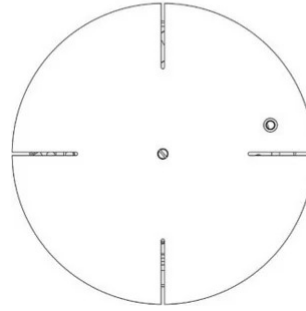

# Canopy Circular Composition Ø 70 Mamba

75 W - dimmable

colors

Typology Ceiling  
Utilisation Indoor

230V

Canopy complete with dimmable electronic driver for circular hanging composition (4 curve modules 40053/BI - 90°)

40124/DIM

Family	Canopy circular composition Ø 70 Mamba
Typology	Ceiling
Utilisation	Indoor

## Dimensions

Height	5,35 cm
Diameter	23 cm
Weight	1 Kg