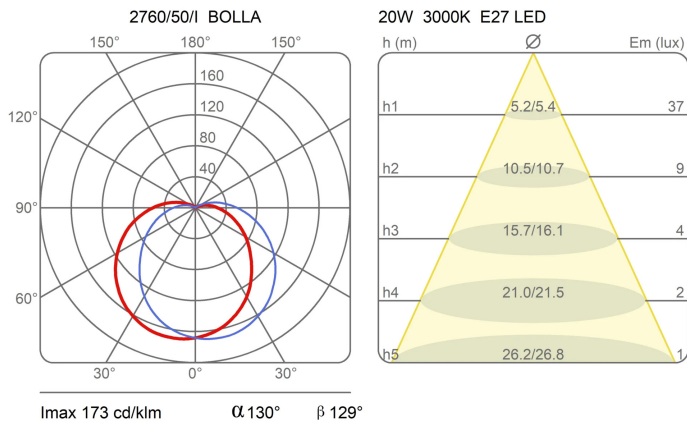

# Bolla

Width 50 cm

Elio Martinelli

colors

Typology Ceiling  
Utilisation Indoor

230V 15.5 W E27

diffuse light

Ceiling lamp diffused light. White opal methacrylate diffuser. Swivel supports for fix the diffuser anodized aluminum. For Led bulb. Available in three sizes.

Family Bolla  
 Typology Ceiling  
 Utilisation Indoor

**Dimensions**

Height 20 cm  
 Larghezza 50 cm  
 Lunghezza 50 cm  
 Power supply cable length 0 cm  
 Weight 3.35 Kg

**Materials**

Diffuser methacrylate O40 Base iron  
 Elementi aluminium

Voltage 230V  
 Non dimmable

**Certifications**

**EcoLabel**

**Photometric curves**

Colour variant code

2760/50/1

White

Gallery