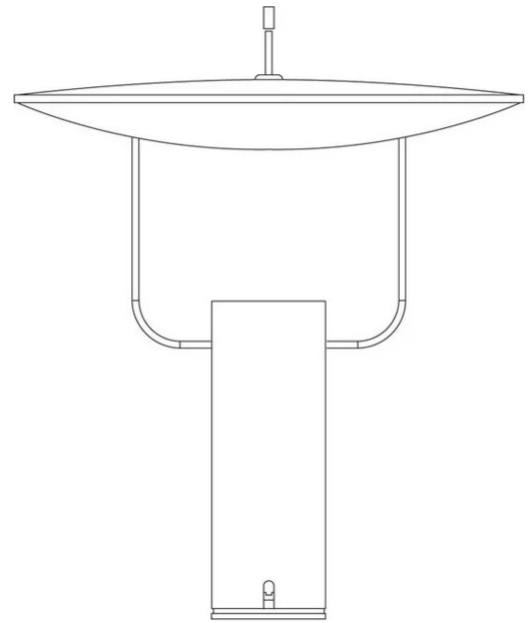

Tx1

Tunable white - RGB

Marco Ghilarducci

colors

Typology Table
Utilisation Indoor

230V 21.6 W 930 lm

indirect light

Table lamp reflected light, adjustable reflector. Painted aluminium structure, chromed support. **RGB** LED light source, dimmable with **Bluetooth** device (smartphone and tablet) for Apple and Android App (free). Electronic driver and LED integrated in the body lamp. Switch on the alimentation cable.

Family	Tx1
Typology	Table
Utilisation	Indoor

Dimensions

Height	66 cm
Diameter	60 cm
Power supply cable length	40+200 cm
Weight	8.5 Kg

**Materials**

Structure	aluminium	Diffuser	methacrylate 030
Riflettore	aluminium	Base	iron
Elementi	iron		

799/L/BD/BI

White

Gallery