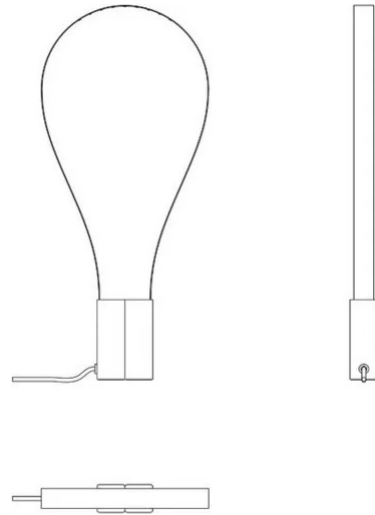

# Fluida

Studio Natural

colors

Typology      Table  
 Utilisation    Indoor

230V    3 W    495 lm

direct light

indirect light

Table lamp, direct/indirect light formed by a flexible strip with LED light source connected to the two resin bases, thanks to the magnets the two bases joint each other in multiples positions modifying the direction of the strip Led creating every different lights performances. Electronic drive on plug.

Awards:

- "Honourable Mention" - Compasso d'oro 2016
- ADI Design Index 2015
- 1st prize Young&Design 2013

Award

Family	Fluida
Typology	Table
Utilisation	Indoor

**Dimensions**

Height	48 cm
Larghezza	3,5 cm
Lunghezza	107 cm
Power supply cable length	200 cm
Weight	1 Kg

**Materials**

Structure	aluminium	Base	abs
-----------	-----------	------	-----

Voltage	230V	Watt	3 W
Power unit		Lumen	495 lm
Mounting Power Supply	External	CRI	>80
Power supply	Electronic power supply	Duration	50000 h
Dimming	No dimmable	CCT	3000 K
		Energy class	D