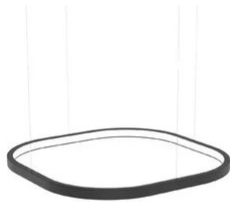

Photometric curves

Colour variant code

White

Black

Pearl Gold

Copper