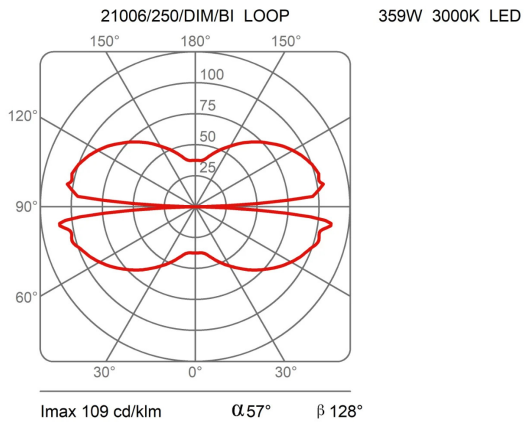

### Dimensions

Height	8 cm
Larghezza	250 cm
Lunghezza	250 cm
Power supply cable length	400 cm
Weight	26.5 Kg

### Materials

Structure	aluminium	Diffuser	polycarbonate
-----------	-----------	----------	---------------

Voltage	230V	Watt	339.1 W
Power unit	Included	Lumen	31086 lm
Mounting Power Supply	External	CRI	>80
		CCT	3000 K
Power supply	Electronic power supply	Energy class	
Dimming	Push		
	Dali2		
	Pot. 10K $\Omega$		
	0-10V		
	1-10V		

### Photometric curves