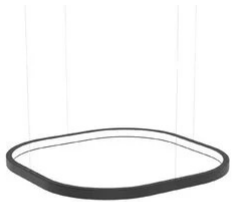

Colour variant code

White