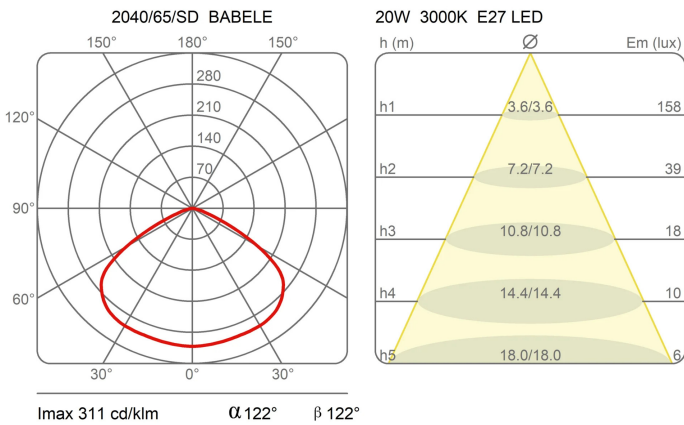

Family	Babele
Typology	Pendant
Utilisation	Indoor

Dimensions

Height	37 cm
Diameter	65 cm
Power supply cable length	400 cm
Weight	4.5 Kg

Materials

Structure	aluminium	Canopy	abs
-----------	-----------	--------	-----

Voltage	230V
Dimming	No dimmable

Certifications

Photometric curves

Colour variant code

2040/65/SD

Micaceous

Gallery