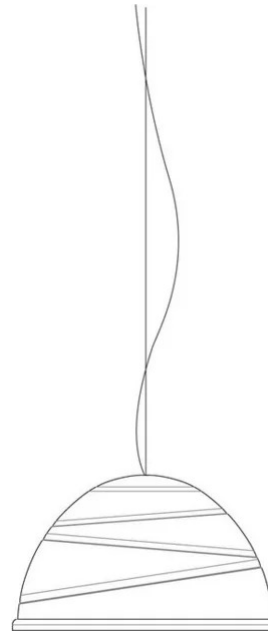

Babele

Ø 65 cm

Marc Sadler

colors

Typology Pendant
Utilisation Indoor

230V 15 W E27

direct light

diffuse light

Hanging lamp for direct light in turned aluminium and painted externally with different shades of micaceous color, golden inside. Suspended with steel cables, produced in 3 diameters: Ø 40cm, Ø 65cm and Ø 92cm.

Designed by Marc Sadler in 2005 for Martinelli Luce, the surface of the lamp is characterized by circular ribs of different diameters arranged in almost parallel planes to describe a path: the path of man towards the infinite light and truth as opposed to the boring life. Babele has a strong personality, which attracts attention, able to fill the space.

Family	Babele
Typology	Pendant
Utilisation	Indoor

Dimensions

Height	37 cm
Diameter	65 cm
Power supply cable length	400 cm
Weight	4.5 Kg

Materials

Structure	aluminium	Canopy	abs
-----------	-----------	--------	-----