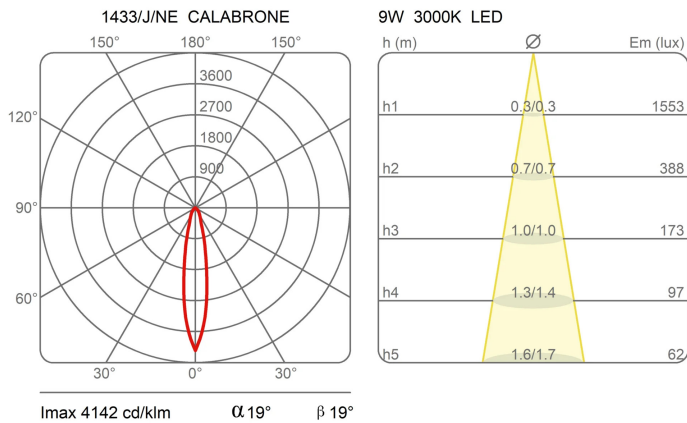

Family	Calabrone
Typology	Wall Ceiling
Utilisation	Indoor

Dimensions

Profondità	25 cm
Diameter	4,5 cm
Power supply cable length	0 cm
Weight	0.7 Kg

Materials

Structure	aluminium	Diffuser	polycarbonate
Base	aluminium		

Voltage	230V	Watt	9 W
Power unit	Included	Lumen	1224 lm
Mounting Power Supply	External	CRI	>80
Power supply	Electronic power supply	CCT	3000 K
Dimming	No dimmable	Energy class	

Certifications

Photometric curves