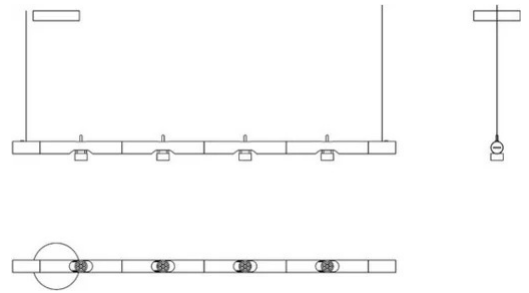

Modular hanging lamp. Painted aluminium structure with 4 adjustable and directional spots with integrated LED light source. Electronic drivers into the box fixed at the ceiling. Also available the joint of connection for the combination of more modules (code 30869).

Interchangeable lens 10° - 40° (on request).

Award

Family	Calabrone
Typology	Pendant
Utilisation	Indoor

Dimensions

Profondità	7,5 cm
Lunghezza	270 cm
Diameter	4,5 cm
Power supply cable length	400 cm
Weight	7 Kg

Materials

Structure	aluminium	Diffuser	polycarbonate
Canopy	aluminium		

Voltage	230V	8 X Watt	9 W
Power unit	Included	Lumen	1224 lm (9792 lm)
Mounting Power Supply	External	CRI	>80
Power supply	Electronic dimmable power supply	CCT	3000 K
Dimming	Push Dali2	Energy class	