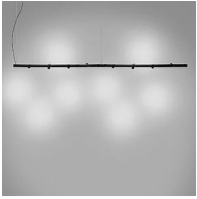

Colour variant code

2090/G/DIM/NE