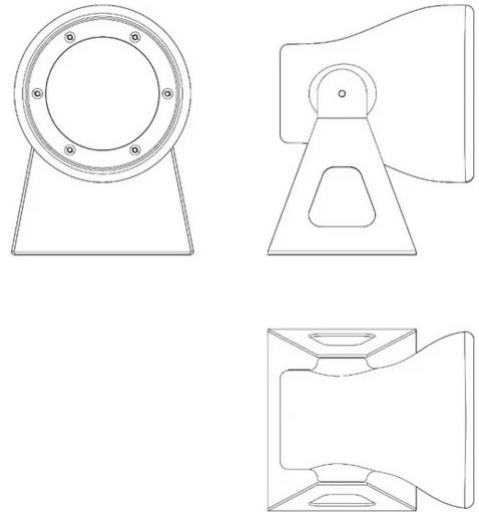

# Frog

Emiliana Martinelli

colors

Typology            Spotlight Floor  
Utilisation        External

230V 15 W 1400 lm E27

Outdoor lamp with adjustable direct light. With painted aluminium base. Lamp body moulded in polyethylene with rotational technology.

For LED bulb, complete with cable and plug.

Bulbs available cod.:

**510X** beam medium

**511X** beam wide

**513Y** RGB-W bulb

Available peg for the ground fixing (cod. 40166)

Family Frog  
 Typology Spotlight Floor  
 Utilisation External

**Dimensions**

Height 30 cm  
 Profondità 25 cm  
 Diameter 18 cm  
 Weight 3.4 Kg

**Materials**

Structure polyethylene  
 Base aluminium  
 Diffuser polycarbonate  
 Elementi nylon

Voltage 230V  
 Non dimmable