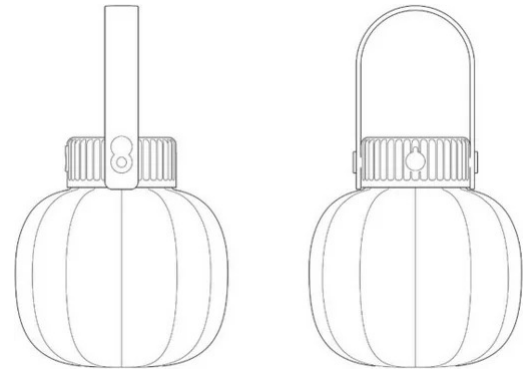

Kiki Cordless

Paola Navone

colors

Typology	Table
Utilisation	External

3,6V 2.1 W 222 lm

diffuse light

Kiki, portable diffused-light version, cordless, with rechargeable battery (battery life: 5 hours) and with USB cable. Kiki is ready to bring along anywhere. On your terrace, in the garden, on the lawn for a romantic evening, to illuminate a nighttime party, wherever you want... Resin-molded support, black, and cabled for integrated LED light source. Diffuser in rotomolded polyethylene.

Complete with interchangeable silicone handle in black, red, grey or green

Charger supplied on request (code 40065)

Award

Family	Kiki Cordless
Typology	Table
Utilisation	External

Dimensions

Height	15,3 cm
Diameter	14,5 cm
Weight	0.5 Kg

Materials

Structure	resin	Diffuser	polyethylene
-----------	-------	----------	--------------

Voltage	3,6V	Watt	2.1 W
		Lumen	222 lm
		CRI	>80
		Duration	50000 h
		CCT	2700 K
		Energy class	F

Certifications