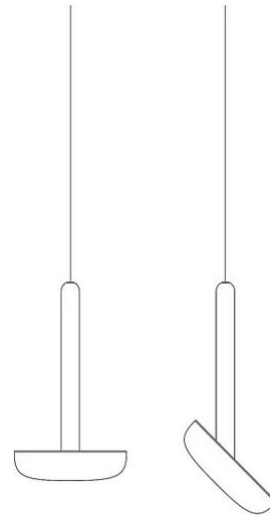

Cabriolette

suspension

Studio Natural

colors

Typology Pendant
Utilisation Indoor

230V 7.5 W 1110 lm

direct light

adjustable light

Direct light hanging lamp with adjustable reflector. Painted die-cast aluminium structure.
White methacrylate diffuser.
Integrated LED light source.
To be combined with linear canopy cod. 40221 and cod. 40222.
Max5 elementi.

Family	Cabriolette
Typology	Pendant
Utilisation	Indoor

Dimensions

Height	28 cm
Diameter	15,6 cm
Weight	1.6 Kg

Materials

Structure	aluminium	Diffuser	methacrylate 040
Canopy	aluminium		

Voltage	230V	Watt	7.5 W
Power unit	Included	Lumen	1110 lm
Mounting Power Supply	Internal	CRI	>80
Power supply	Electronic power supply	Duration	50000 h
Non dimmable		CCT	2700 K
		Energy class	D