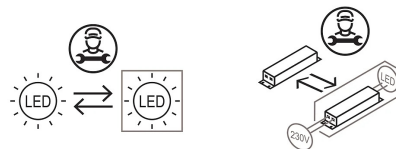

Certifications

EcoLabel

Colour variant code

40224/BI	40224/GI	40224/NE	40224/AZ
White	Yellow	Black	Azure