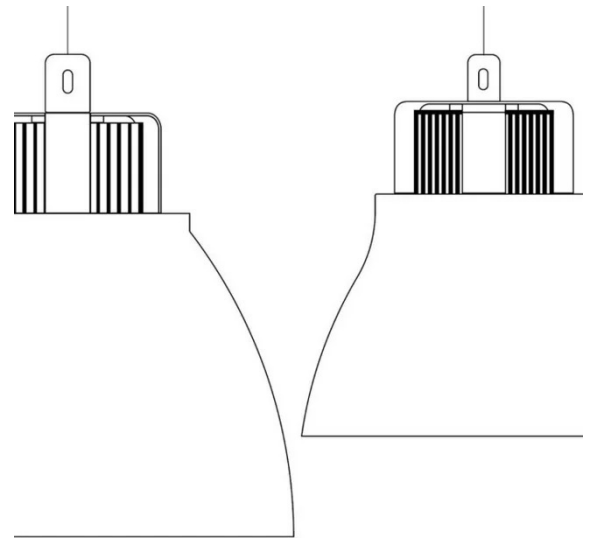

Condor

Ø 50 cm

Emiliana Martinelli

colors

Typology Pendant

Utilisation Indoor

230V 48.5 W 6880 lm

direct light

Hanging device, direct light. Painted aluminium structure. Particular painted aluminium support. Integrated LED light source. Electronic driver inside the ceiling box.

Award

Family	Condor
Typology	Pendant
Utilisation	Indoor

Dimensions

Height	53 cm
Diameter	50 cm
Power supply cable length	400 cm
Weight	7 Kg

Materials

Structure	aluminium	Diffuser	polycarbonate
Elementi	aluminium	Canopy	aluminium

Voltage	230V	Watt	48.5 W
Power unit	Included	Lumen	6880 lm
Mounting Power Supply	External	CRI	>80
		Duration	50000 h
Power supply	Electronic power supply	CCT	3000 K
Dimming	Push Dali2	Energy class	E