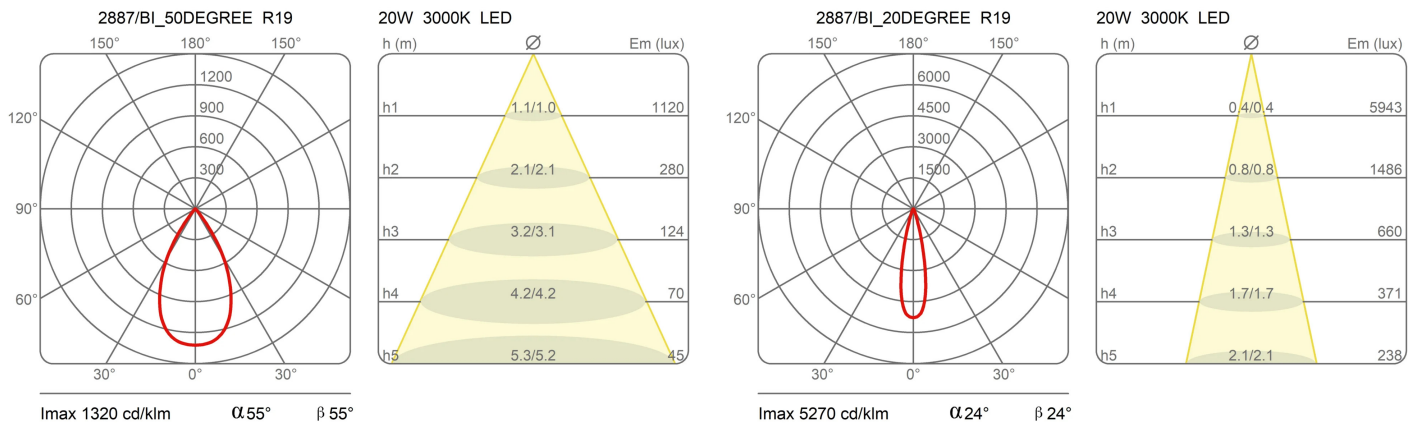

Photometric curves