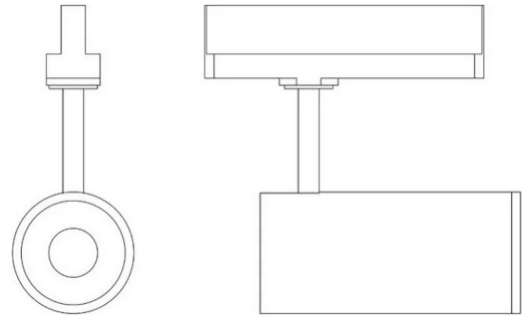

R19

Studio Tecnico ML

colors

Typology Spotlight

Utilisation Indoor

230V 20 W 2430 lm

direct light

Adjustable LED projector, for 230V electrified track.

Swivel system with double bifocal lenses, which allows the light beams opening angles to be controlled from 15° to 60° while maintaining high levels of efficiency.

Painted aluminium structure. For LED light source. Integrated driver included into the body lamp.

### Dimensions

Height	17/21,5 cm
Diameter	7 cm
Weight	0.5 Kg