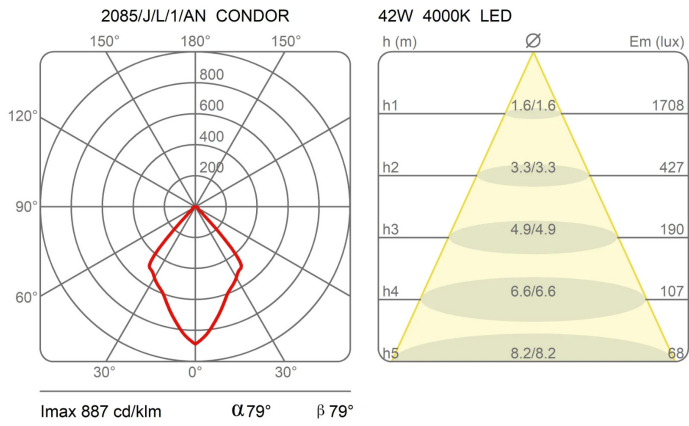

**Dimensions**

Height 53 cm  
 Diameter 50 cm  
 Power supply cable length 400 cm  
 Weight 7 Kg

**Materials**

Structure aluminium  
 Elementi aluminium  
 Diffuser polycarbonate  
 Canopy aluminium

Voltage	230V	Watt	48.5 W
Power unit		Lumen	6880 lm
Mounting Power Supply	External	CRI	>80
Power supply	Electronic power supply	Duration	50000 h
		CCT	3000 K
		Energy class	E

**Certifications**

Photometric curves

Colour variant code

2085/DIM/L/1/AN

Anthracite

Gallery