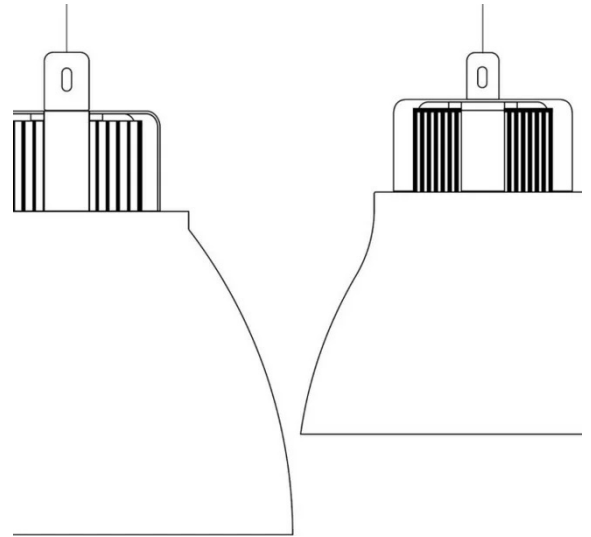

# Condor

Ø 50 cm

Emiliana Martinelli

colors

Typology Pendant

Utilisation Indoor

230V 48.5 W 6880 lm

direct light

Hanging device, direct light. Painted aluminium structure. Particular painted aluminium support. Integrated LED light source. Electronic driver inside the ceiling box.

Award

Family Condor  
 Typology Pendant  
 Utilisation Indoor

**Dimensions**

Height 53 cm  
 Diameter 50 cm  
 Power supply cable length 400 cm  
 Weight 7 Kg

**Materials**

Structure aluminium  
 Elementi aluminium  
 Diffuser polycarbonate  
 Canopy aluminium

Voltage	230V	Watt	48.5 W
Power unit		Lumen	6880 lm
Mounting Power Supply	External	CRI	>80
Power supply	Electronic power supply	Duration	50000 h
		CCT	3000 K
		Energy class	E