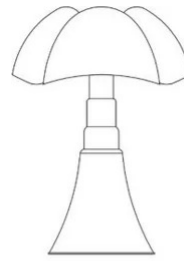

Pipistrello

Classic led

Gae Aulenti

colors

Typology Table Floor
Utilisation Indoor

230V 14 W 1400 lm

Table or standing lamp with diffused light, adjustable height. Glazed stainless steel telescope. White opal methacrylate diffuser. Structure and knob in painted aluminum. LED light source integrated, dimmable, electronic driver on the plug.

| | |
|-------------|-------------|
| Family | Pipistrello |
| Typology | Table Floor |
| Utilisation | Indoor |

Dimensions

| | |
|---------------------------|------------|
| Height | 66 - 86 cm |
| Diameter | 55 cm |
| Power supply cable length | 45+200 cm |
| Weight | 9.6 Kg |

Materials

| | | | |
|-----------|--|----------|------------------|
| Structure | aluminium brass copper stainless steel | Diffuser | methacrylate O40 |
| Base | iron | | |

| | | | |
|-----------------------|-------------------------|--------------|---------|
| Voltage | 230V | Watt | 14 W |
| Power unit | Included | Lumen | 1400 lm |
| Mounting Power Supply | External | CRI | >80 |
| Power supply | Electronic power supply | Duration | 50000 h |
| Dimming | Dimmer on the cable | CCT | 2700 K |
| | | Energy class | E |