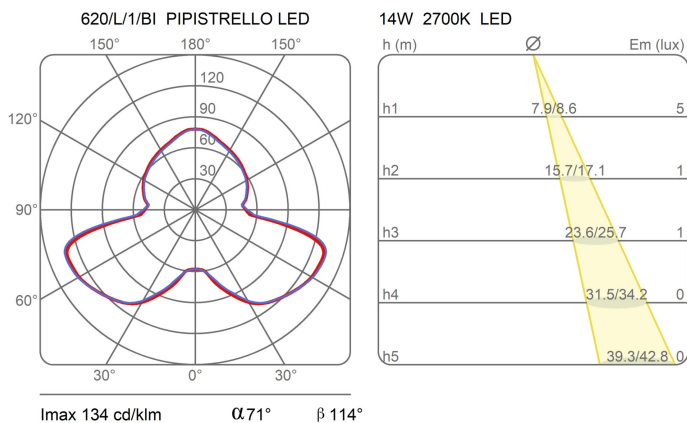

| | |
|-------------|-------------|
| Family | Pipistrello |
| Typology | Table Floor |
| Utilisation | Indoor |

Dimensions

| | |
|---------------------------|------------|
| Height | 66 - 86 cm |
| Diameter | 55 cm |
| Power supply cable length | 45+200 cm |
| Weight | 9.6 Kg |

Materials

| | | | |
|-----------|--|----------|------------------|
| Structure | aluminium brass copper stainless steel | Diffuser | methacrylate O40 |
| Base | iron | | |

| | | | |
|-----------------------|-------------------------|--------------|---------|
| Voltage | 230V | Watt | 14 W |
| Power unit | Included | Lumen | 1400 lm |
| Mounting Power Supply | External | CRI | >80 |
| Power supply | Electronic power supply | Duration | 50000 h |
| Dimming | Dimmer on the cable | CCT | 2700 K |
| | | Energy class | E |

Certifications

EcoLabel

Photometric curves

Colour variant code

620/DIM/L/1/MA

Brown

620/DIM/L/1/BI

White